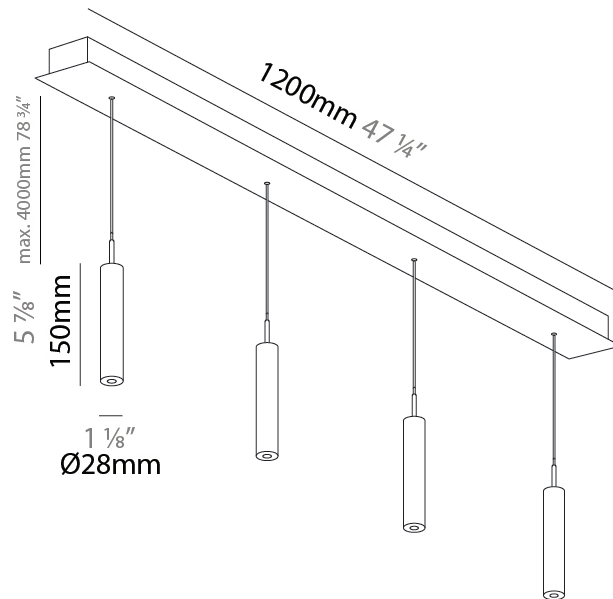

GENERAL

Series: G-Mini Channel
Subseries: G-Mini Channel Hangover
Brand: Prolight
Division: Architectural
Mounting Type: Suspension
Mounting Location: Ceiling
Subcategory: Spots

PHYSICAL

Shape: Cylinder
Diameter (mm): 28
Diameter (in): 1 1/8
Length (mm): 1200
Length (in): 47 1/4
Height (mm): 150
Height (in): 5 7/8
Light Distribution: Direct
Diffuser: Shine Ring - NOR / OPL / YEL / ORA / RED / BLU / GRN
Fixture Finish: SSR / BKV / CWI / CRY / HAB / UFT / ITA / RUA / FTG / MYG / LOD / PUS / FRO / FUP / KIA / POP / BLS / SPG / MEY / GOH / GUM / CHC / COM / ABZ / JAG / OBR / MOS / ROR
Accent Finish: NOF / COP / MIR / SSS
Fixture Material: Extruded Aluminum / Steel
Cable Details: 2,000mm/78 3/4" / 4,000mm/157 1/2" - Cable, Black, Green, Orange, Red, White

ELECTRICAL

Lamp Type: LED (Zhaga Standard)
Input Wattage (W): 26
Total Output Wattage (W): 23.7
Dimming: Tri-Mode (Non-Dimming and Phase Dimming (120Vac only) and 0-10V Dimming)
Driver Included: Yes
Driver Location: Integrated
Driver Type: Constant Current - Universal
Driver Class: Class 2
Input Voltage (V): 120 - 277

LED

Color Temperature (°K): 2700 / 3000 / 3500 / 4000
Max. Delivered Lumen (lm): 1557 / 1421 / 1499 / 1450
Nominal Lumen (lm): 1840 / 1949 / 2057 / 2112
CRI: >90 CRI
Lamp Life (hrs): 50000

OPTICAL

Beam Angle: 32 / 58

RATINGS AND CERTIFICATIONS

Certified By: Certified for North American Standards
IP rating: IP20