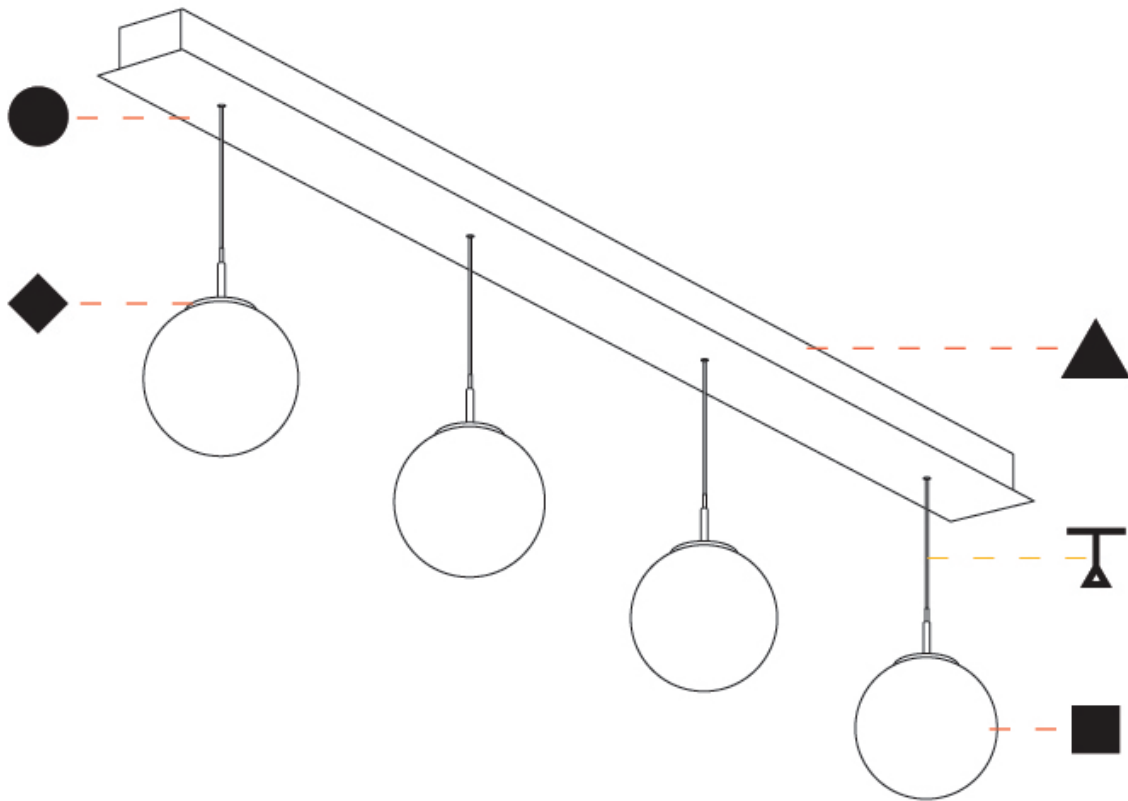

G-MINI CHANNEL HANGOVER SUSPENSION

A300645-

PROJECT	_____
TYPE	_____
SPECIFIER	_____
QUANTITY	_____
DATE	_____

A